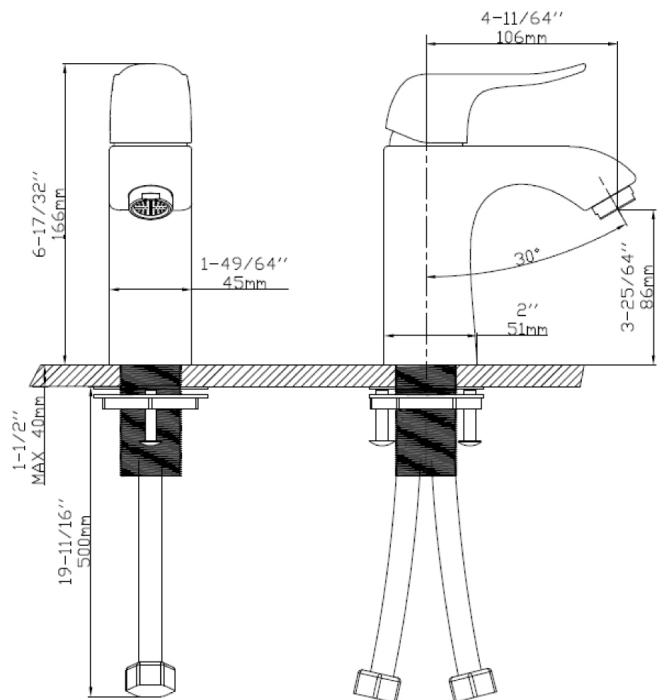

Certifications

CUPC

Email: info@roswellusa.com

Phone: 1-762-244-0424