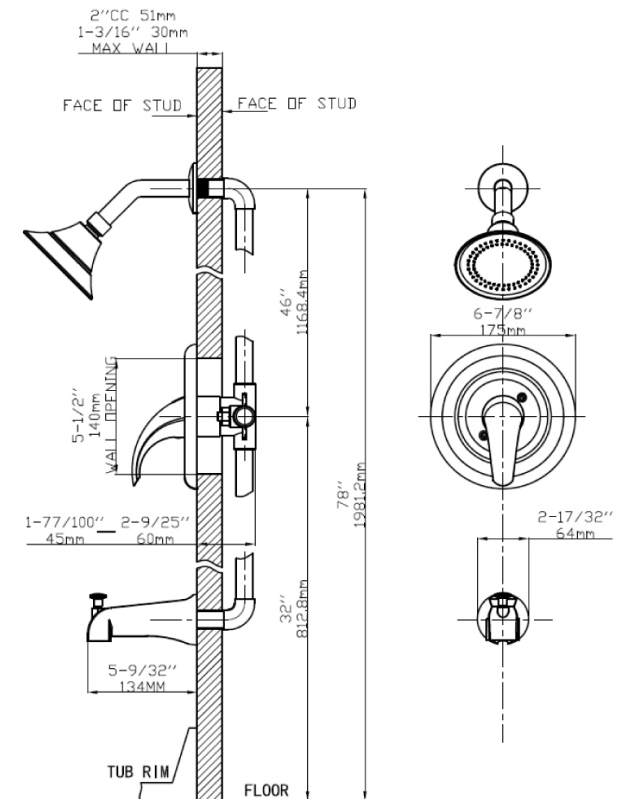

Brushed Nickel Shower Set

BT-07-006

Specifications

Material

Zinc Alloy

Available Finishes

Brushed Nickel

Dimensions

6-7/8" W x 7-7/64" L

Warranty Period

5 Years

Certifications

CUPC

Email: info@roswellusa.com

Phone: 1-762-244-0424

Global Buying Gateway
Copyright © 2017